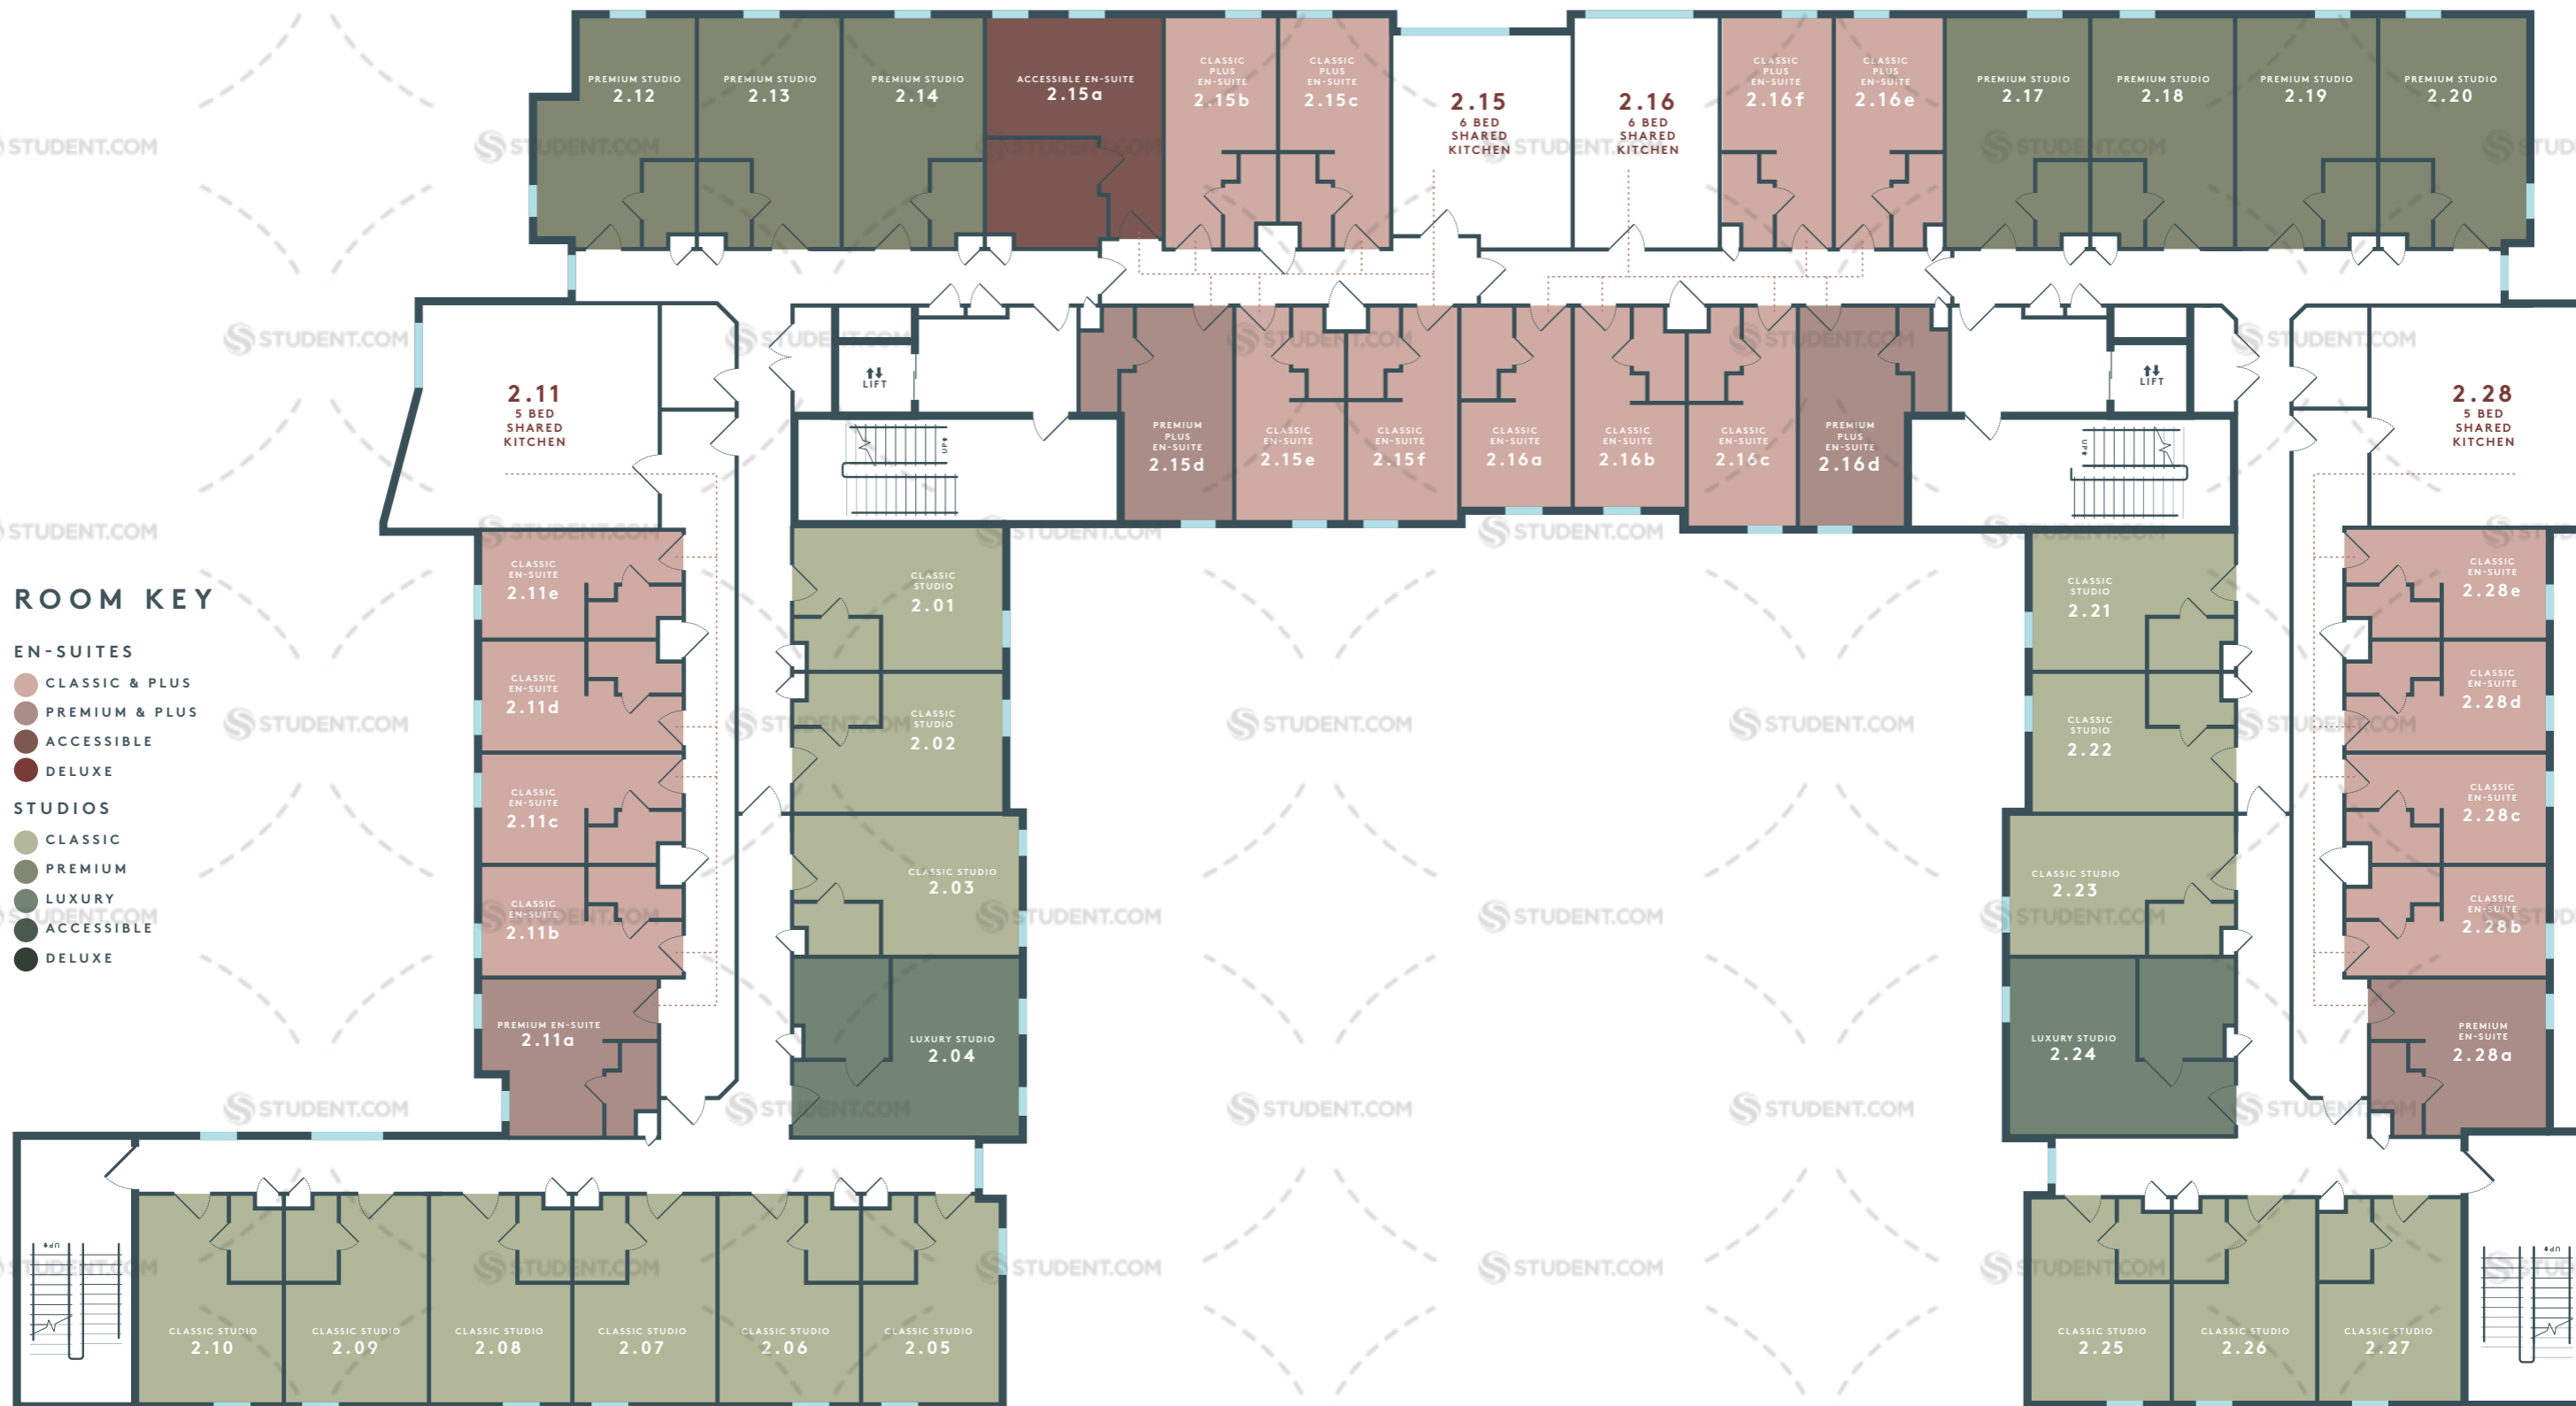

ROOM KEY

EN-SUITES

- CLASSIC & PLUS
- PREMIUM & PLUS
- ACCESSIBLE
- DELUXE

STUDIOS

- CLASSIC
- PREMIUM
- LUXURY
- ACCESSIBLE
- DELUXE