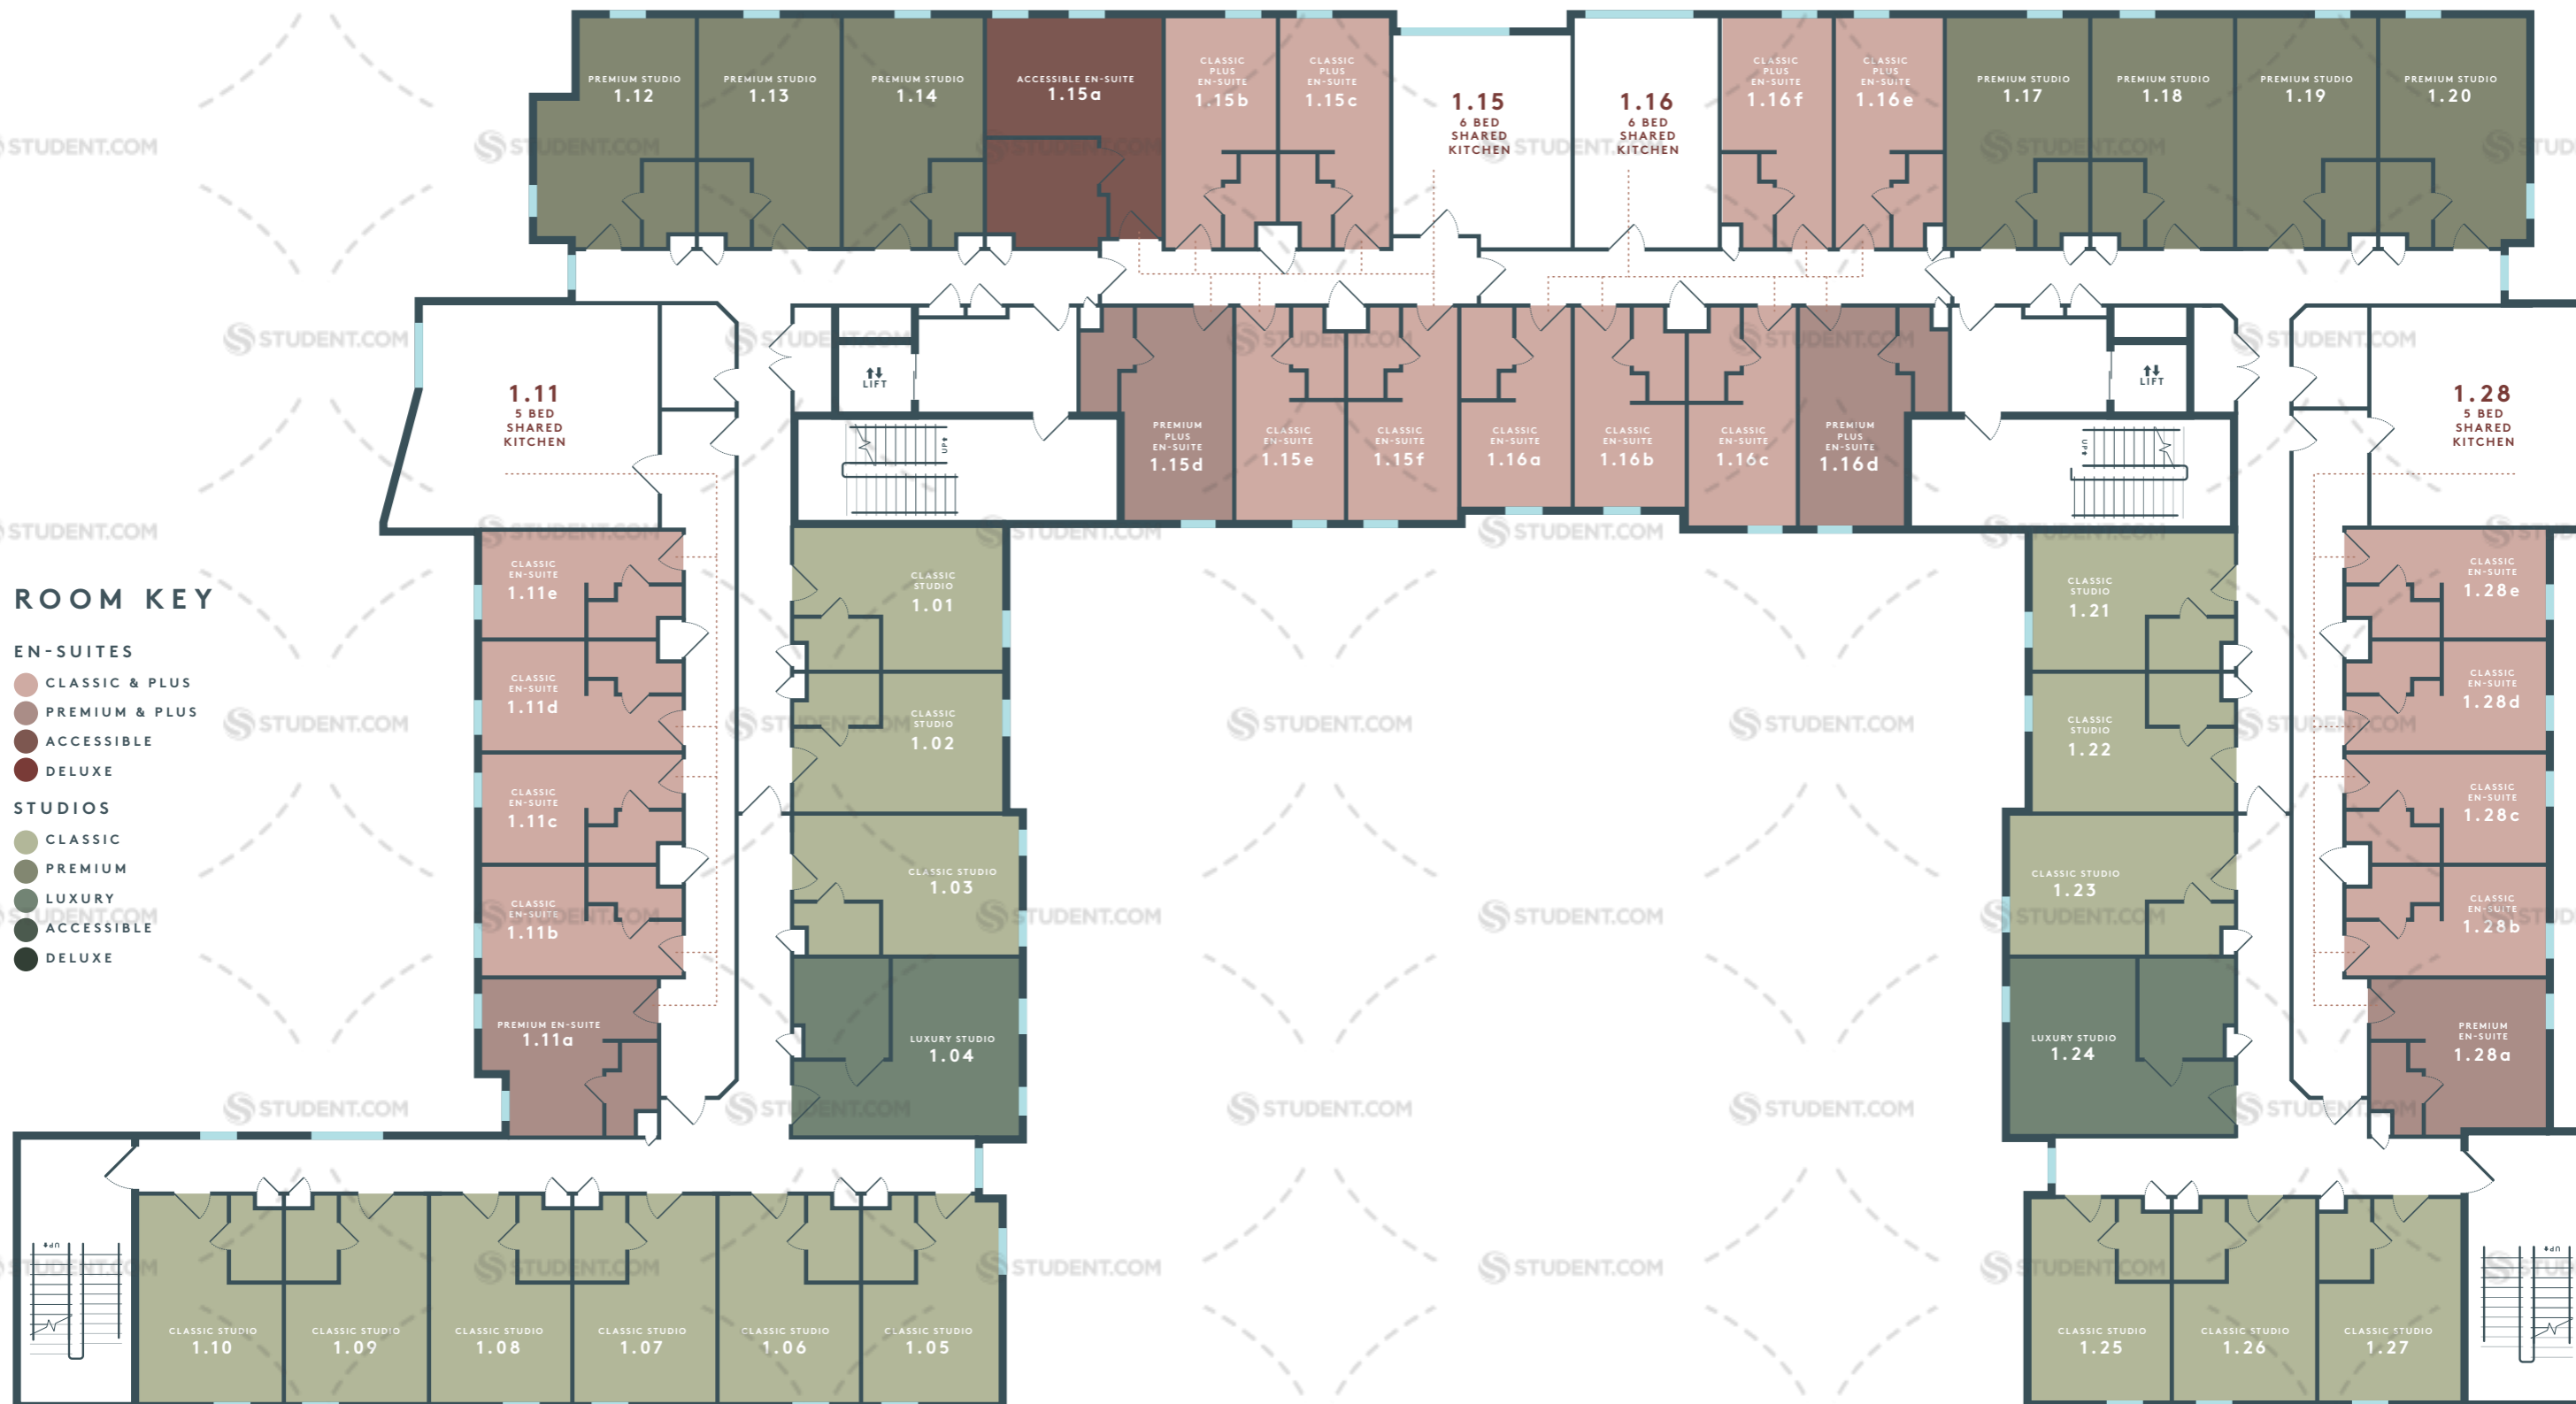

ROOM KEY

EN-SUITES

- CLASSIC & PLUS
- PREMIUM & PLUS
- ACCESSIBLE
- DELUXE

STUDIOS

- CLASSIC
- PREMIUM
- LUXURY
- ACCESSIBLE
- DELUXE