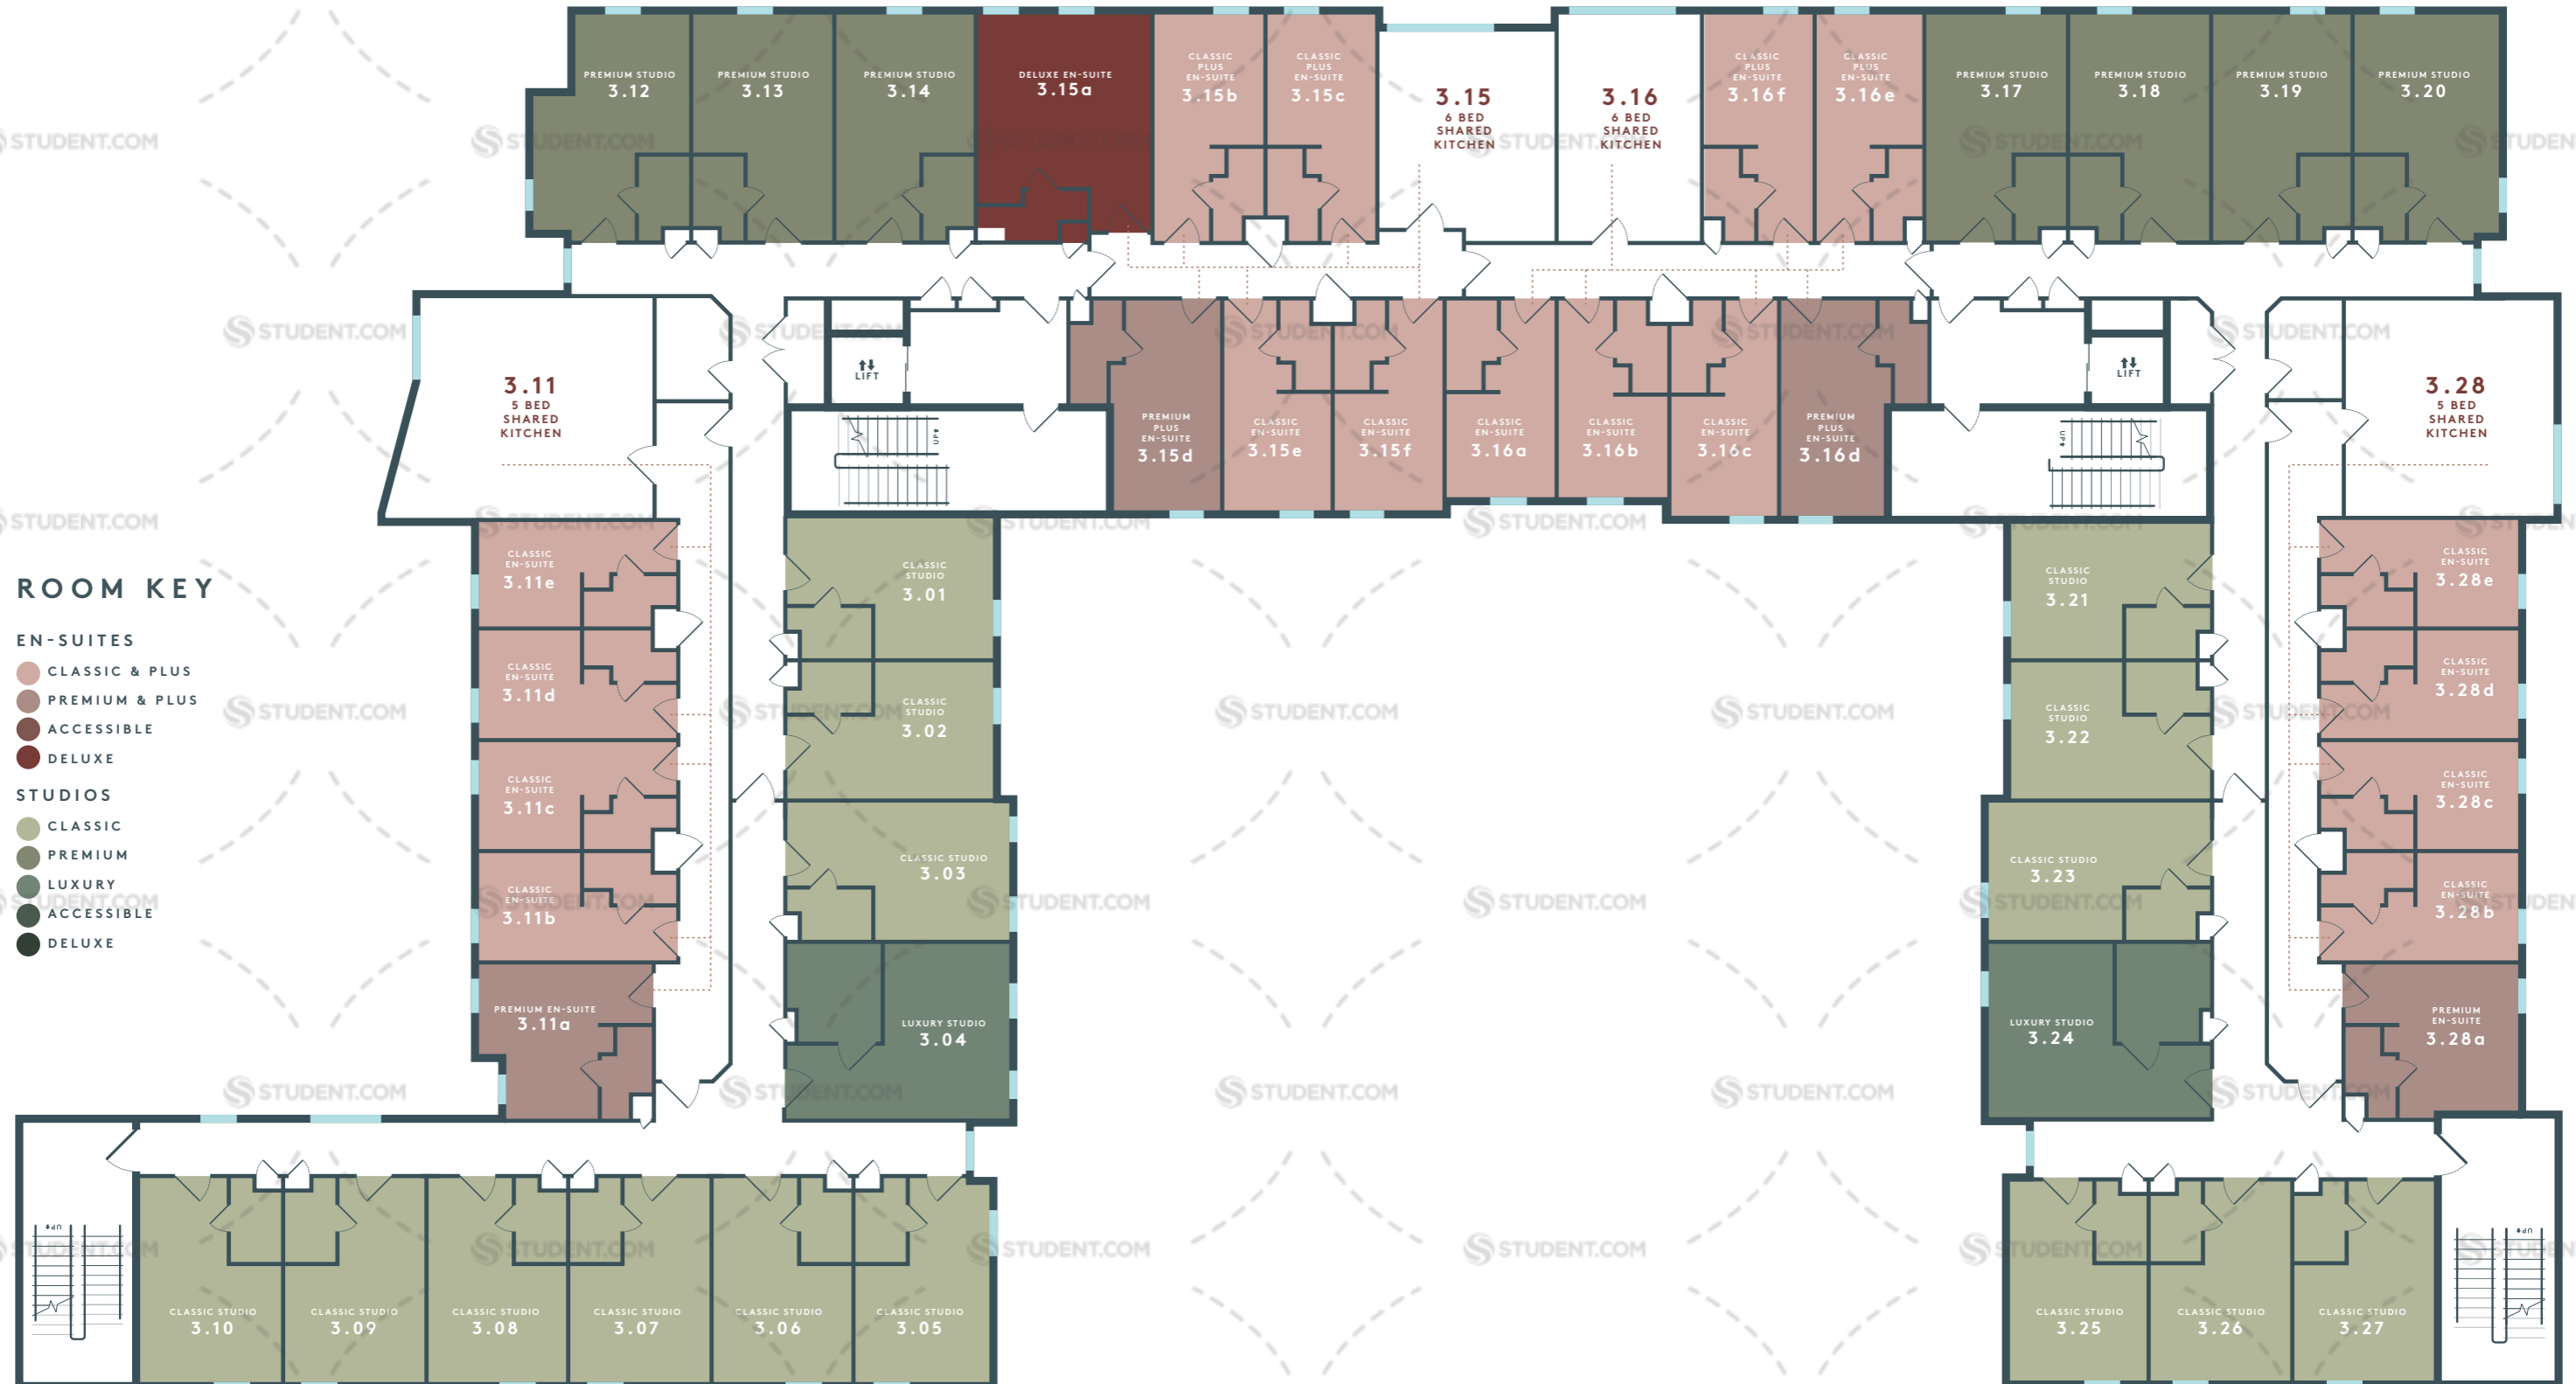

ROOM KEY

EN-SUITES

- CLASSIC & PLUS
- PREMIUM & PLUS
- ACCESSIBLE
- DELUXE

STUDIOS

- CLASSIC
- PREMIUM
- LUXURY
- ACCESSIBLE
- DELUXE