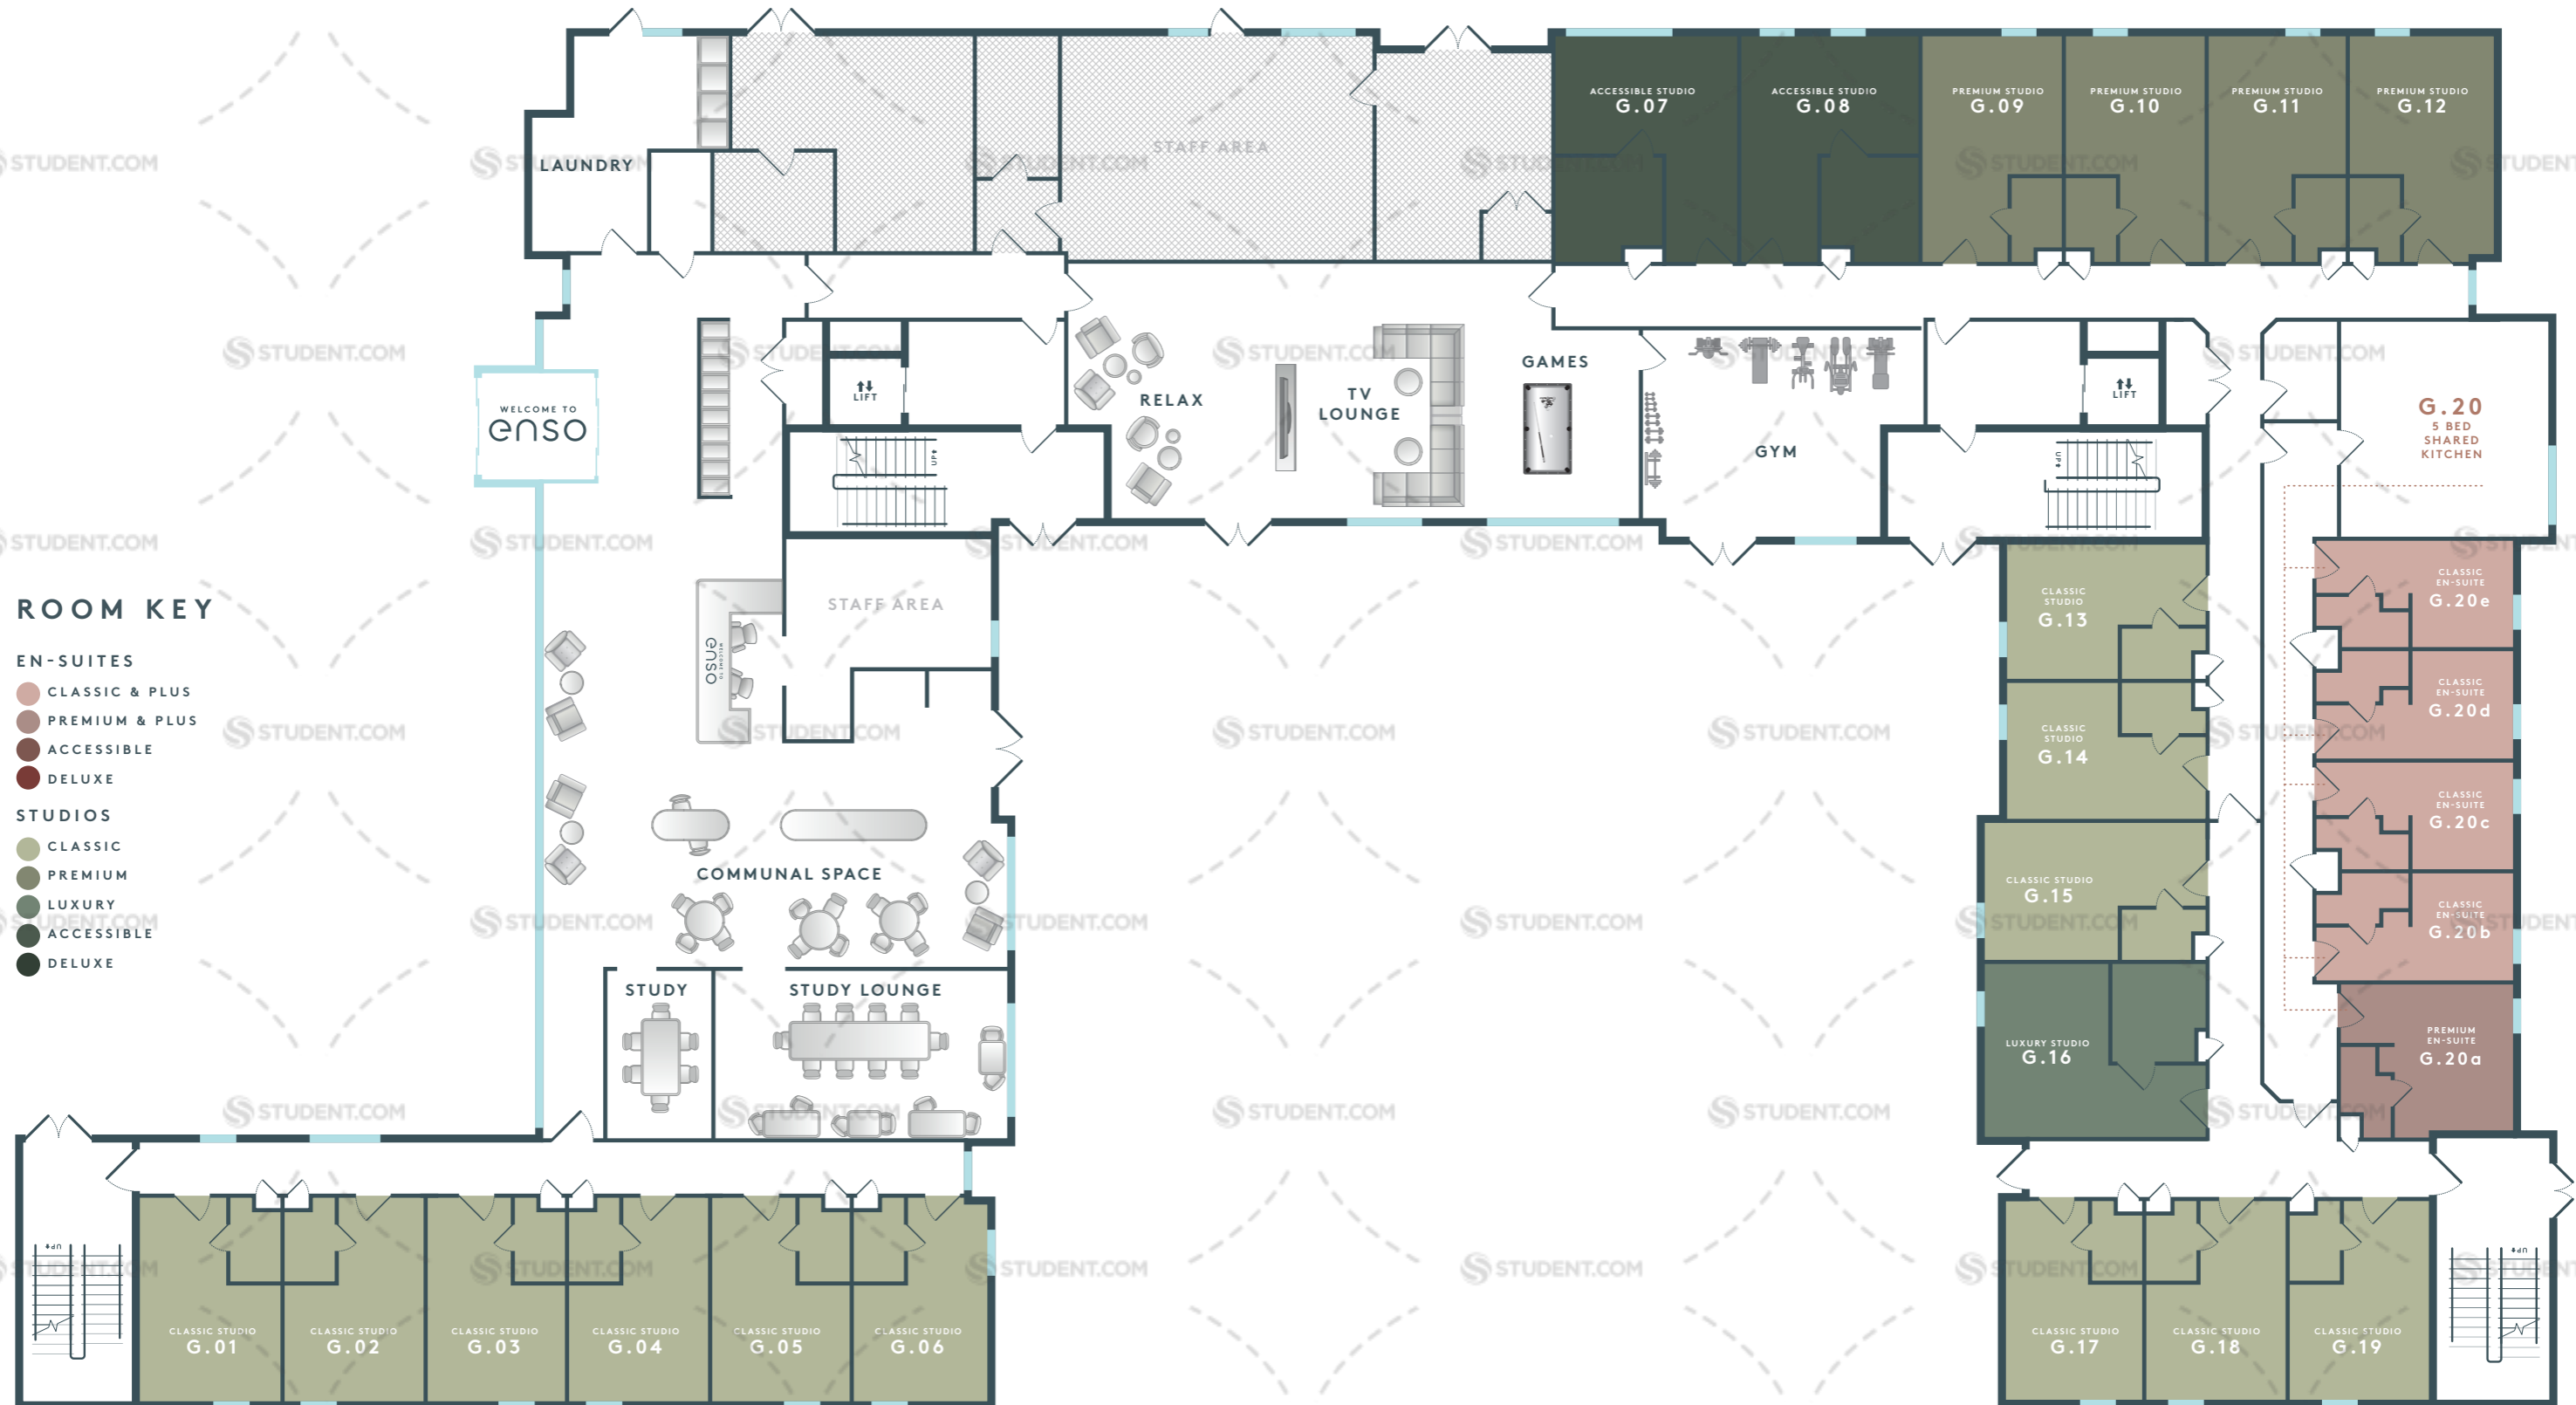

ROOM KEY

EN-SUITES

- CLASSIC & PLUS
- PREMIUM & PLUS
- ACCESSIBLE
- DELUXE

STUDIOS

- CLASSIC
- PREMIUM
- LUXURY
- ACCESSIBLE
- DELUXE